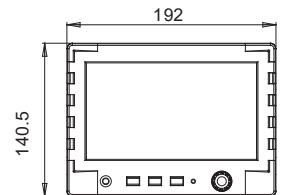

CV-ML072Q CV-ML072S

7" Mobile LCD Monitor(LED Backlight)

- Advanced OSD Menu for easy use.
- Support up to 4 CCD Camera Inputs (Mini din connector).
- Extra RCA Input for multimedia while parking (VCD, DVD, Game device).
- Provide 1 Video / 1 Audio Signal Output (Live Out).
- Support Single / Dual / Triple / Quad Screen (Cam Out).
- Signal Trigger for Side / Rear View.
- Auto Day & Night Control via Photo Diode Sensor.
- Auto Detection for NTSC / PAL System.
- OSD Control for Individual Normal / Mirror Camera Image for every camera.
- Auto power on when users are making left turn or right turn even reverse.
- Able to select CAM A / B/C / R's monitoring screen.
- Supported 9.6V~32V Car power system working.
- Professional Metal Case with Anti Shocking.

Specifications

Model	CV-ML072Q	CV-ML072S
Channel Display	Full / Split / Triple / Quad	Full Only
LCD Panel	7"	
Active area	154.08(H) x 86.58(V)	
Pixel Pitch	0.107 x 0.370	
Resolution	800(W) x 480 (H)	
Viewing angle	UP:40° / Down:60° / Left:60° / Right:60°	
Power Source	DC9.6V ~DC32V	
Contrast ratio	450:1 ※	
Brightness	450 cd/m ² ※	
AV Video In		
Connector	RCA	
Input signal	1Vpp	
Impedance	75 Ohms	
Camera In		
Mini Din	4	3
Connector	6 PIN MINI DIN (Standard)	
Input video signal	1Vpp	
Impedance	75 Ohms	
Input audio signal	1Vpp	
Power Output for camera	DC12V (350mA Max)	
AV Audio In		
Connector	RCA	
Input video signal	1Vpp	
Impedance	1k Ohms	
Composite Video Live Out		
Connector	RCA	
Input signal	1Vpp	
Impedance	75 Ohms	
Audio Live Out		
Connector	RCA	
Input signal	1Vpp	
Impedance	1k Ohms	
CAM Out		
Connector	RCA	
Input signal	1Vpp	
Impedance	75 Ohms	
Dimension		
W x H x D	192 (W) x 140.5 (H) x 51.8 (D) mm	
Weight	N.W./G.W.: 2kg / 2.28kg	N.W./G.W.: 1.95kg / 2.23kg
Environmental		
Operating Temperature	-10°C ~ 70°C (14°F ~ 158°F)	
Storage Temperature	-30°C ~ 80°C (-22°F ~ 176°F)	
Humidity	20% - 80%	
Weatherproof	IPX1	