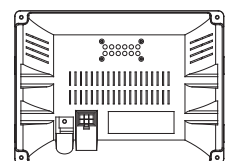

CV-ML072Q CV-ML072S

7" Mobile LCD Monitor(LED Backlight)

- Advanced OSD Menu for easy use.
- Support up to 4 CCD Camera Inputs (Mini din connector).
- Extra RCA Input for multimedia while parking (VCD, DVD, Game device).
- Provide 1 Video / 1 Audio Signal Output (Live Out).
- Support Single / Dual / Triple / Quad Screen (Cam Out).
- Signal Trigger for Side / Rear View.
- Auto Day & Night Control via Photo Diode Sensor.
- Auto Detection for NTSC / PAL System.
- OSD Control for Individual Normal / Mirror Camera Image for every camera.
- Auto power on when users are making left turn or right turn even reverse.
- Able to select CAM A / B/C / R's monitoring screen.
- Supported 9.6V~32V Car power system working.
- Professional Metal Case with Anti Shocking.

Specifications

Model	CV-ML072Q	CV-ML072S
Channel Display	Full / Split / Triple / Quad	Full Only
LCD Panel	7"	
Active area	154.08(H) x 86.58(V)	
Pixel Pitch	0.107 x 0.370	
Resolution	800(W) x 480 (H)	
Viewing angle	UP:40° / Down:60° / Left:60° / Right:60°	
Power Source	DC9.6V ~DC32V	
Contrast ratio	450:1 ※	
Brightness	450 cd/m ² ※	
AV Video In		
Connector	RCA	
Input signal	1Vpp	
Impedance	75 Ohms	
Camera In		
Mini Din	4	3
Connector	6 PIN MINI DIN (Standard)	
Input video signal	1Vpp	
Impedance	75 Ohms	
Input audio signal	1Vpp	
Power Output for camera	DC12V (350mA Max)	
AV Audio In		
Connector	RCA	
Input video signal	1Vpp	
Impedance	1k Ohms	
Composite Video Live Out		
Connector	RCA	
Input signal	1Vpp	
Impedance	75 Ohms	
Audio Live Out		
Connector	RCA	
Input signal	1Vpp	
Impedance	1k Ohms	
CAM Out		
Connector	RCA	
Input signal	1Vpp	
Impedance	75 Ohms	
Dimension		
W x H x D	192 (W) x 140.5 (H) x 51.8 (D) mm	
Weight	N.W./G.W.: 2kg / 2.28kg	N.W./G.W.: 1.95kg / 2.23kg
Environmental		
Operating Temperature	-10°C ~ 70°C (14°F ~ 158°F)	
Storage Temperature	-30°C ~ 80°C (-22°F ~ 176°F)	
Humidity	20% - 80%	
Weatherproof	IPX1	