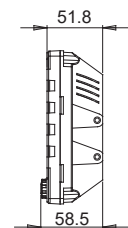

Specifications

Model	CV-ML072Q	CV-ML072S
Channel Display	Full / Split / Triple / Quad	Full Only
LCD Panel	7"	
Active area	154.08(H) x 86.58(V)	
Pixel Pitch	0.107 x 0.370	
Resolution	800(W) x 480 (H)	
Viewing angle	UP:40° / Down:60° / Left:60° / Right:60°	
Power Source	DC9.6V ~DC32V	
Contrast ratio	450:1 ※	
Brightness	450 cd/m ² ※	
AV Video In		
Connector	RCA	
Input signal	1Vpp	
Impedance	75 Ohms	
Camera In		
Mini Din	4	3
Connector	6 PIN MINI DIN (Standard)	
Input video signal	1Vpp	
Impedance	75 Ohms	
Input audio signal	1Vpp	
Power Output for camera	DC12V (350mA Max)	
AV Audio In		
Connector	RCA	
Input video signal	1Vpp	
Impedance	1k Ohms	
Composite Video Live Out		
Connector	RCA	
Input signal	1Vpp	
Impedance	75 Ohms	
Audio Live Out		
Connector	RCA	
Input signal	1Vpp	
Impedance	1k Ohms	
CAM Out		
Connector	RCA	
Input signal	1Vpp	
Impedance	75 Ohms	
Dimension		
W x H x D	192 (W) x 140.5 (H) x 51.8 (D) mm	
Weight	N.W./G.W.: 2kg / 2.28kg	N.W./G.W.: 1.95kg / 2.23kg
Environmental		
Operating Temperature	-10°C ~ 70°C (14°F ~ 158°F)	
Storage Temperature	-30°C ~ 80°C (-22°F ~ 176°F)	
Humidity	20% - 80%	
Weatherproof	IPX1	